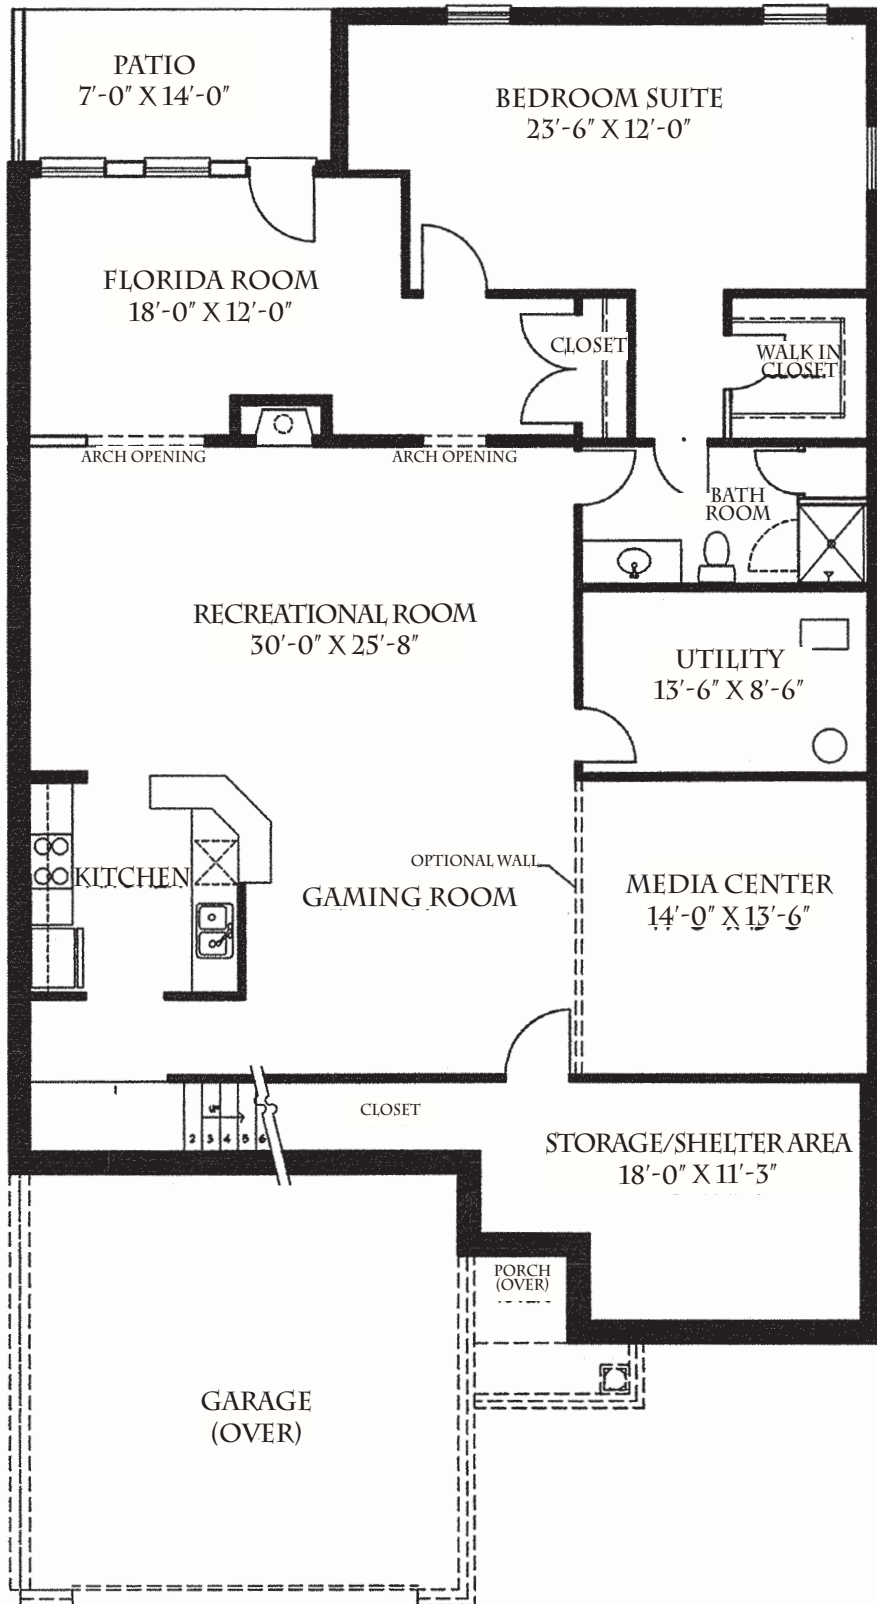

Whisper Creek

BASEMENT PLAN Potential 2,065 sf heated space

Floorplans are for conceptions that may vary in detail from actual home. Builder reserves the right to alter floorplans and specifications without notice or obligation. Room sizes are approximate.