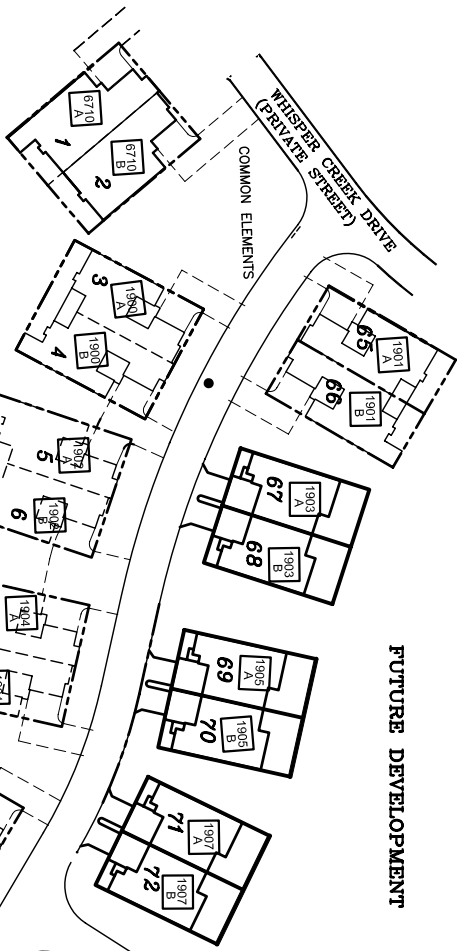

FUTURE DEVELOPMENT

VICINITY MAP
NOT TO SCALE

FUTURE DEVELOPMENT

Whisper Creek

ACTUAL LOT DIMENSION MAY VARY
FOR ILLUSTRATIVE PURPOSES ONLY

Fleming Engineering, Inc.

700 Camella Place Greensboro, NC 27409
Phone: 336-852-9797 * Fax: 336-852-9766

C-0950