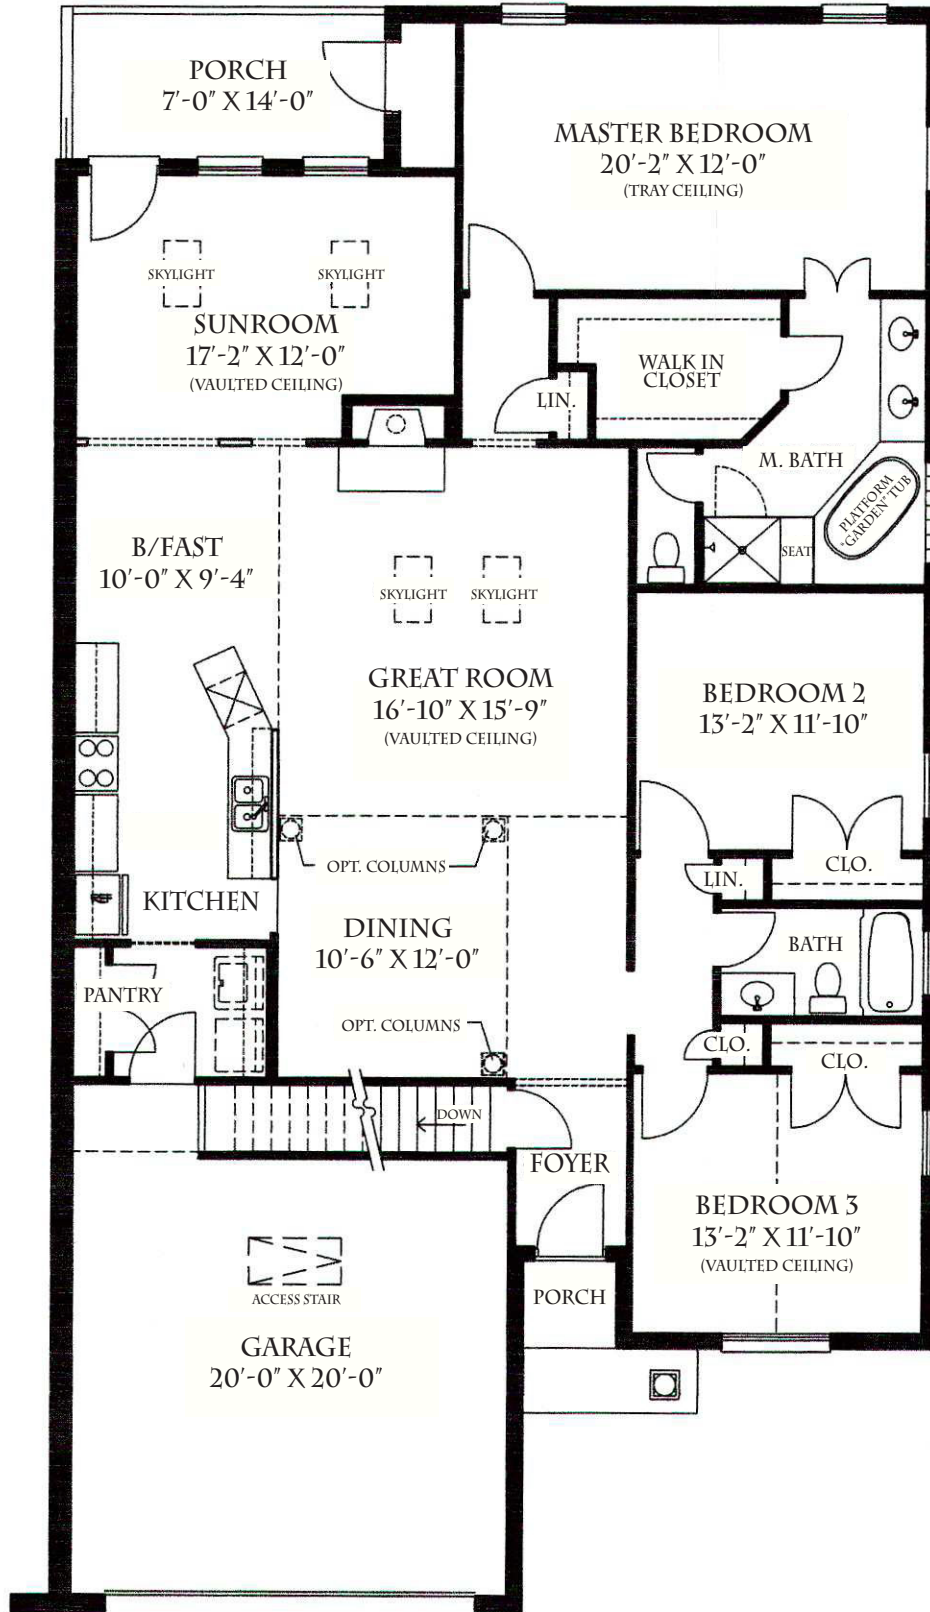

Whisper Creek

BASEMENT PLAN Potential 2,065 sf heated space

Whisper Creek

MAIN FLOOR PLAN 2,085 sf heated space