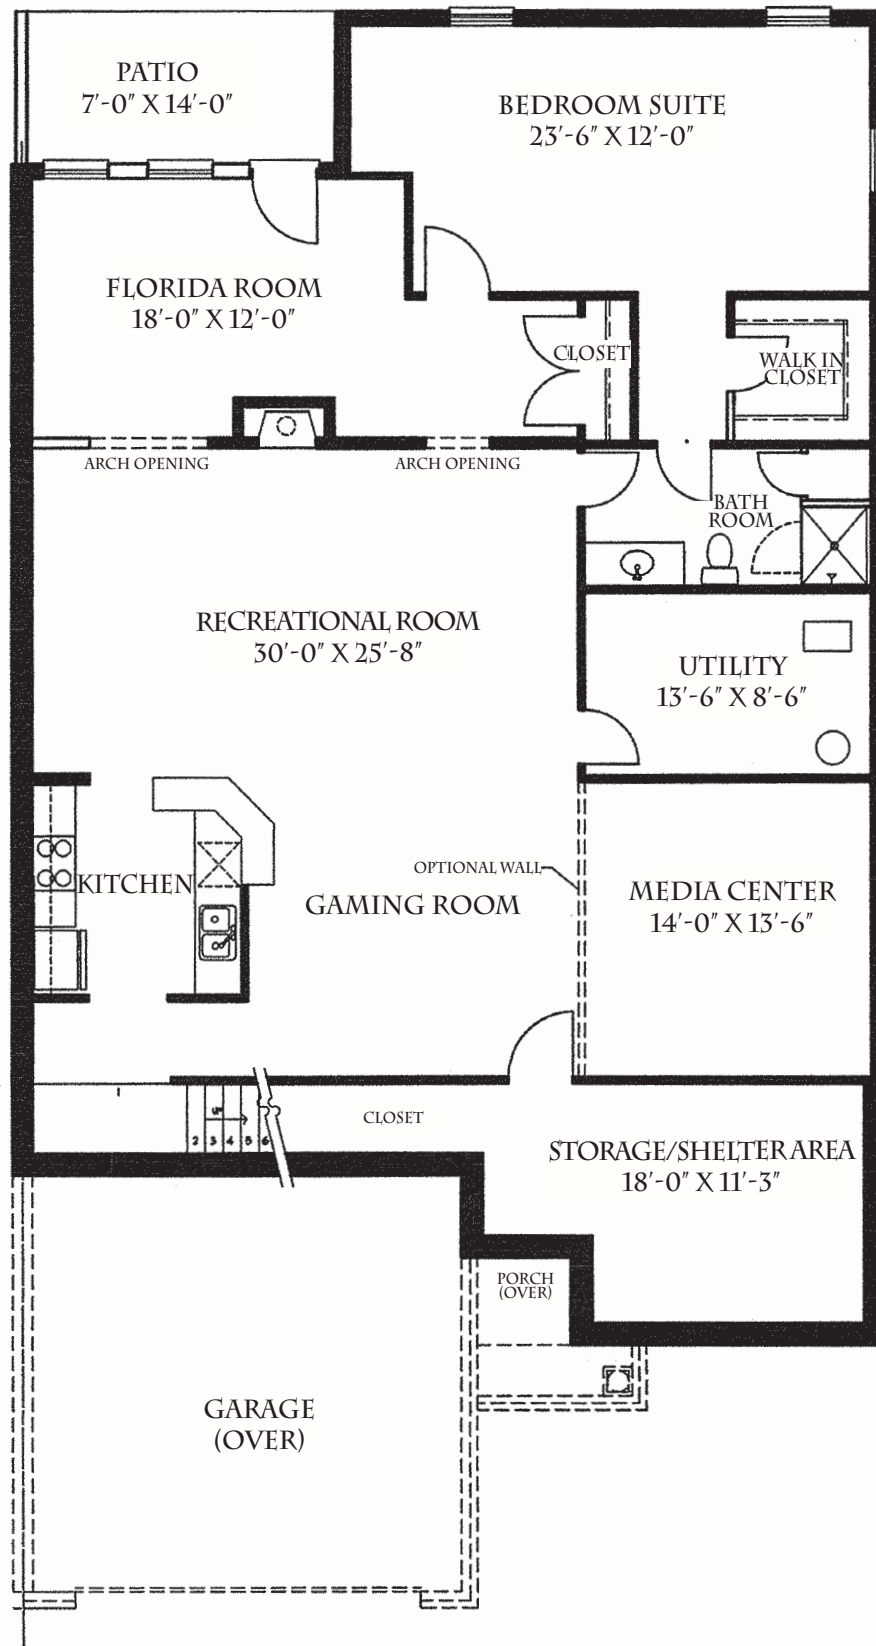

Whisper Creek

BASEMENT PLAN Potential 2,065 sf heated space

Whisper Creek

MAIN FLOOR PLAN 2,085 sf heated space